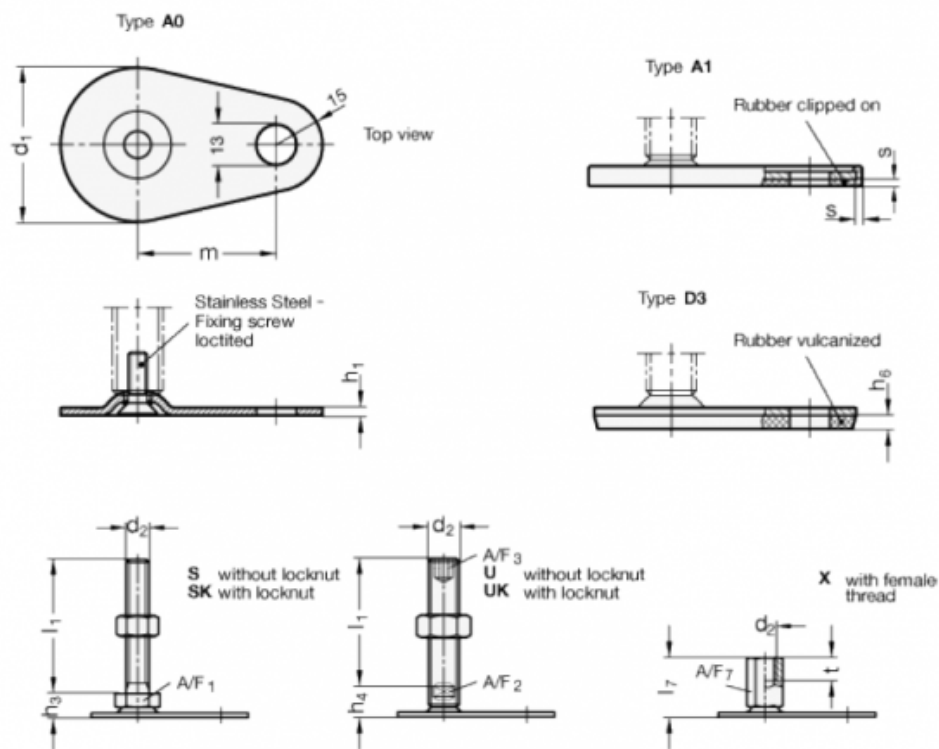

Data Sheet

Article number: 204280M863A0SK

Description: E+G levelling foot
GN 42-80-M8-63-A0-SK

Note: SK With nut, External hexagon at the bottom

Measures

A/F1 = 17	s =
d1 = 80	
d2 = M8	
h1 = 3	
h3 = 12	
h6 =	
l1 = 63	
m = 70	